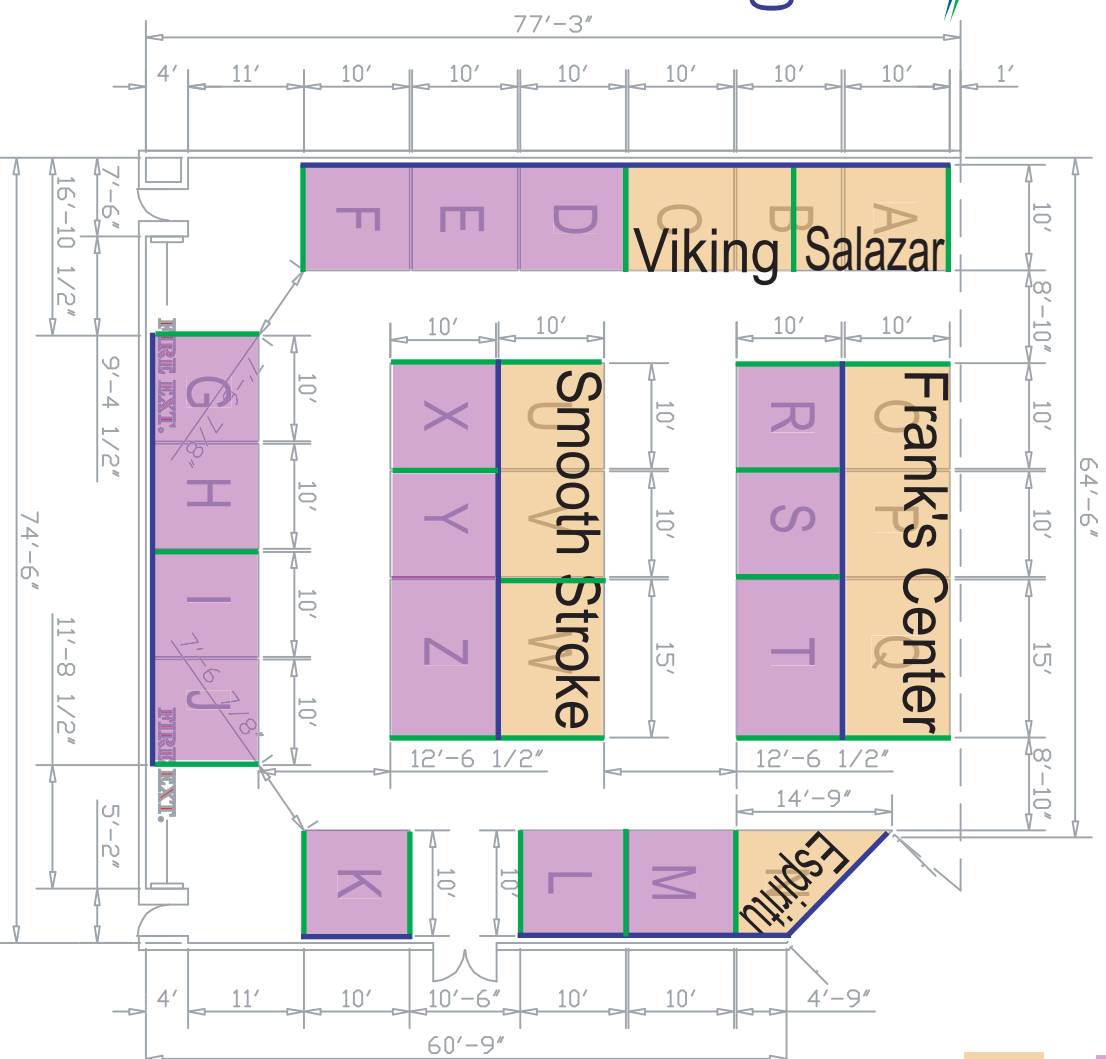

Pool Emporium  
 August 19-28, 2010

- Booth Available
- Booth Reserved

NOTE:  
 Booths Q, T, W & Z are 10'x15'.

Short Pipe & Drape  
 Tall Pipe & Drape

# Pool Emporium Floor Plan

Current 10-29-09