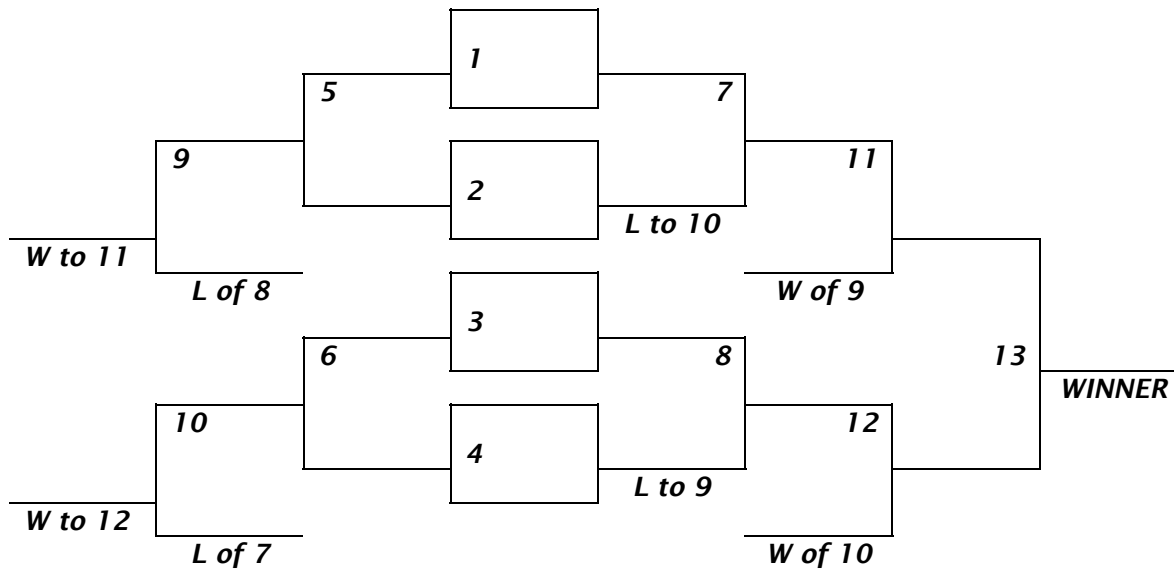

## MODIFIED SINGLE ELIMINATION FORMAT

The APA has created a format where all participants will have an opportunity to play in this event a minimum of twice and possibly more! This does not guarantee each participant two losses, but guarantees two chances to play. If you receive a Bye in the first round, you will still have two opportunities to play.

All participants should confer with tournament officials to check the time of their next round of play. If you lose your match, do not assume you are out. Please confirm with tournament officials that you are indeed finished.