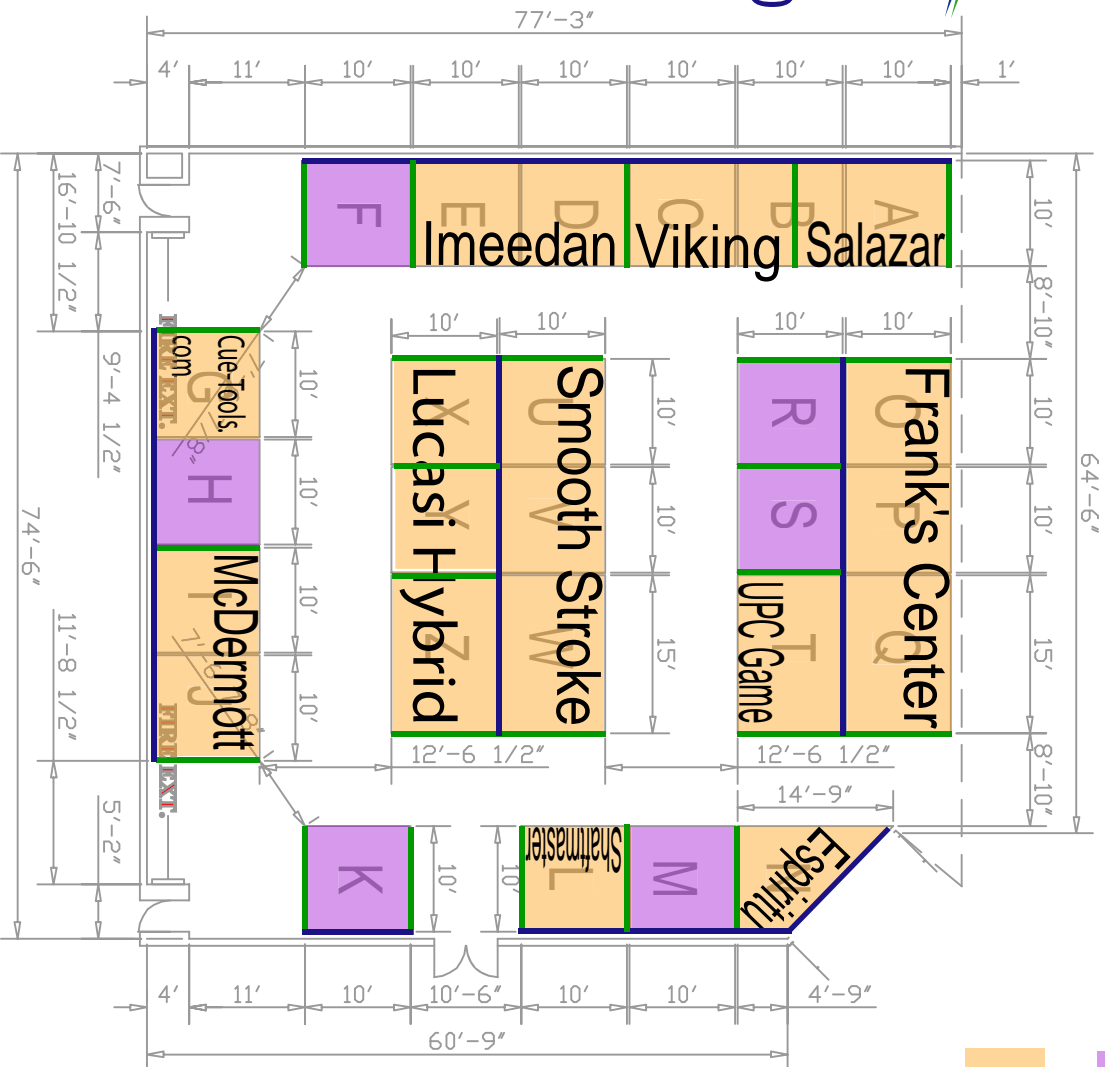

Pool Emporium
August 19-28, 2010

KDI - Royal Reg Desk

- Booth Available
- Booth Reserved

NOTE:

Booths Q, T, W & Z are 10x15.

Short Pipe & Drap
Tall Pipe & Drap

Pool Emporium Floor Plan

Current 8-5-10